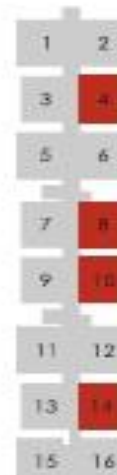

CASA PARADISO

Sanathnagar, Hyderabad, India

Location Map

-  Schools
-  Colleges
-  Medicare
-  Corporates
-  Shopping
-  Entertainment
-  Parks

FATEH NAGAR RAILWAY STATION

SANATH NAGAR BUS DEPOT

UNIT PLAN- 2 BHK

East Facing Unit

EDEN WING A,B,C

UNIT PLAN- 2 BHK

West Facing Unit

EDEN WING A,B,C

Disclaimer: Tolerance of +/-2% is possible in the unit areas an account of design and construction variances.

UNIT PLAN- 2 BHK Ultima

East Facing Unit

UNIT PLAN- 2 BHK Ultima

West Facing Unit

1	2
3	4
5	6
7	8
9	10
11	12
13	14
15	16

EDEN WING A, B, C

Disclaimer: Tolerance of +/-2% is possible in the unit areas an account of design and construction variances.

UNIT PLAN- 3 BHK Aura

East Facing Unit

UTOPIA WING B

UTOPIA WING A, C

UNIT PLAN- 3 BHK Aura

West Facing Unit

Disclaimer: Tolerance of +/-2% is possible in the unit areas an account of design and construction variances.