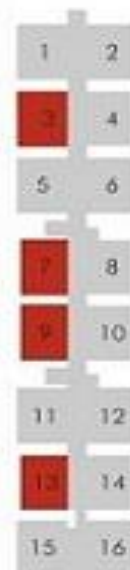

CASA PARADISO

Sanathnagar, Hyderabad, India

Location Map

-  Schools
-  Colleges
-  Medicare
-  Corporates
-  Shopping
-  Entertainment
-  Parks

FATEH NAGAR RAILWAY STATION

SANATH NAGAR BUS DEPOT

UNIT PLAN- 2 BHK

East Facing Unit

EDEN WING A,B,C

UNIT PLAN- 2 BHK

West Facing Unit

EDEN WING A,B,C

Disclaimer: Tolerance of +/-2% is possible in the unit areas an account of design and construction variances.

UNIT PLAN- 2 BHK Ultima

East Facing Unit

UNIT PLAN- 2 BHK Ultima

West Facing Unit

1	2
3	4
5	6
7	8
9	10
11	12
13	14
15	16

EDEN WING A, B, C

Disclaimer: Tolerance of +/-2% is possible in the unit areas an account of design and construction variances.

UNIT PLAN- 3 BHK Aura

East Facing Unit

UTOPIA WING B

UTOPIA WING A, C

UNIT PLAN- 3 BHK Aura

West Facing Unit

Disclaimer: Tolerance of +/-2% is possible in the unit areas an account of design and construction variances.