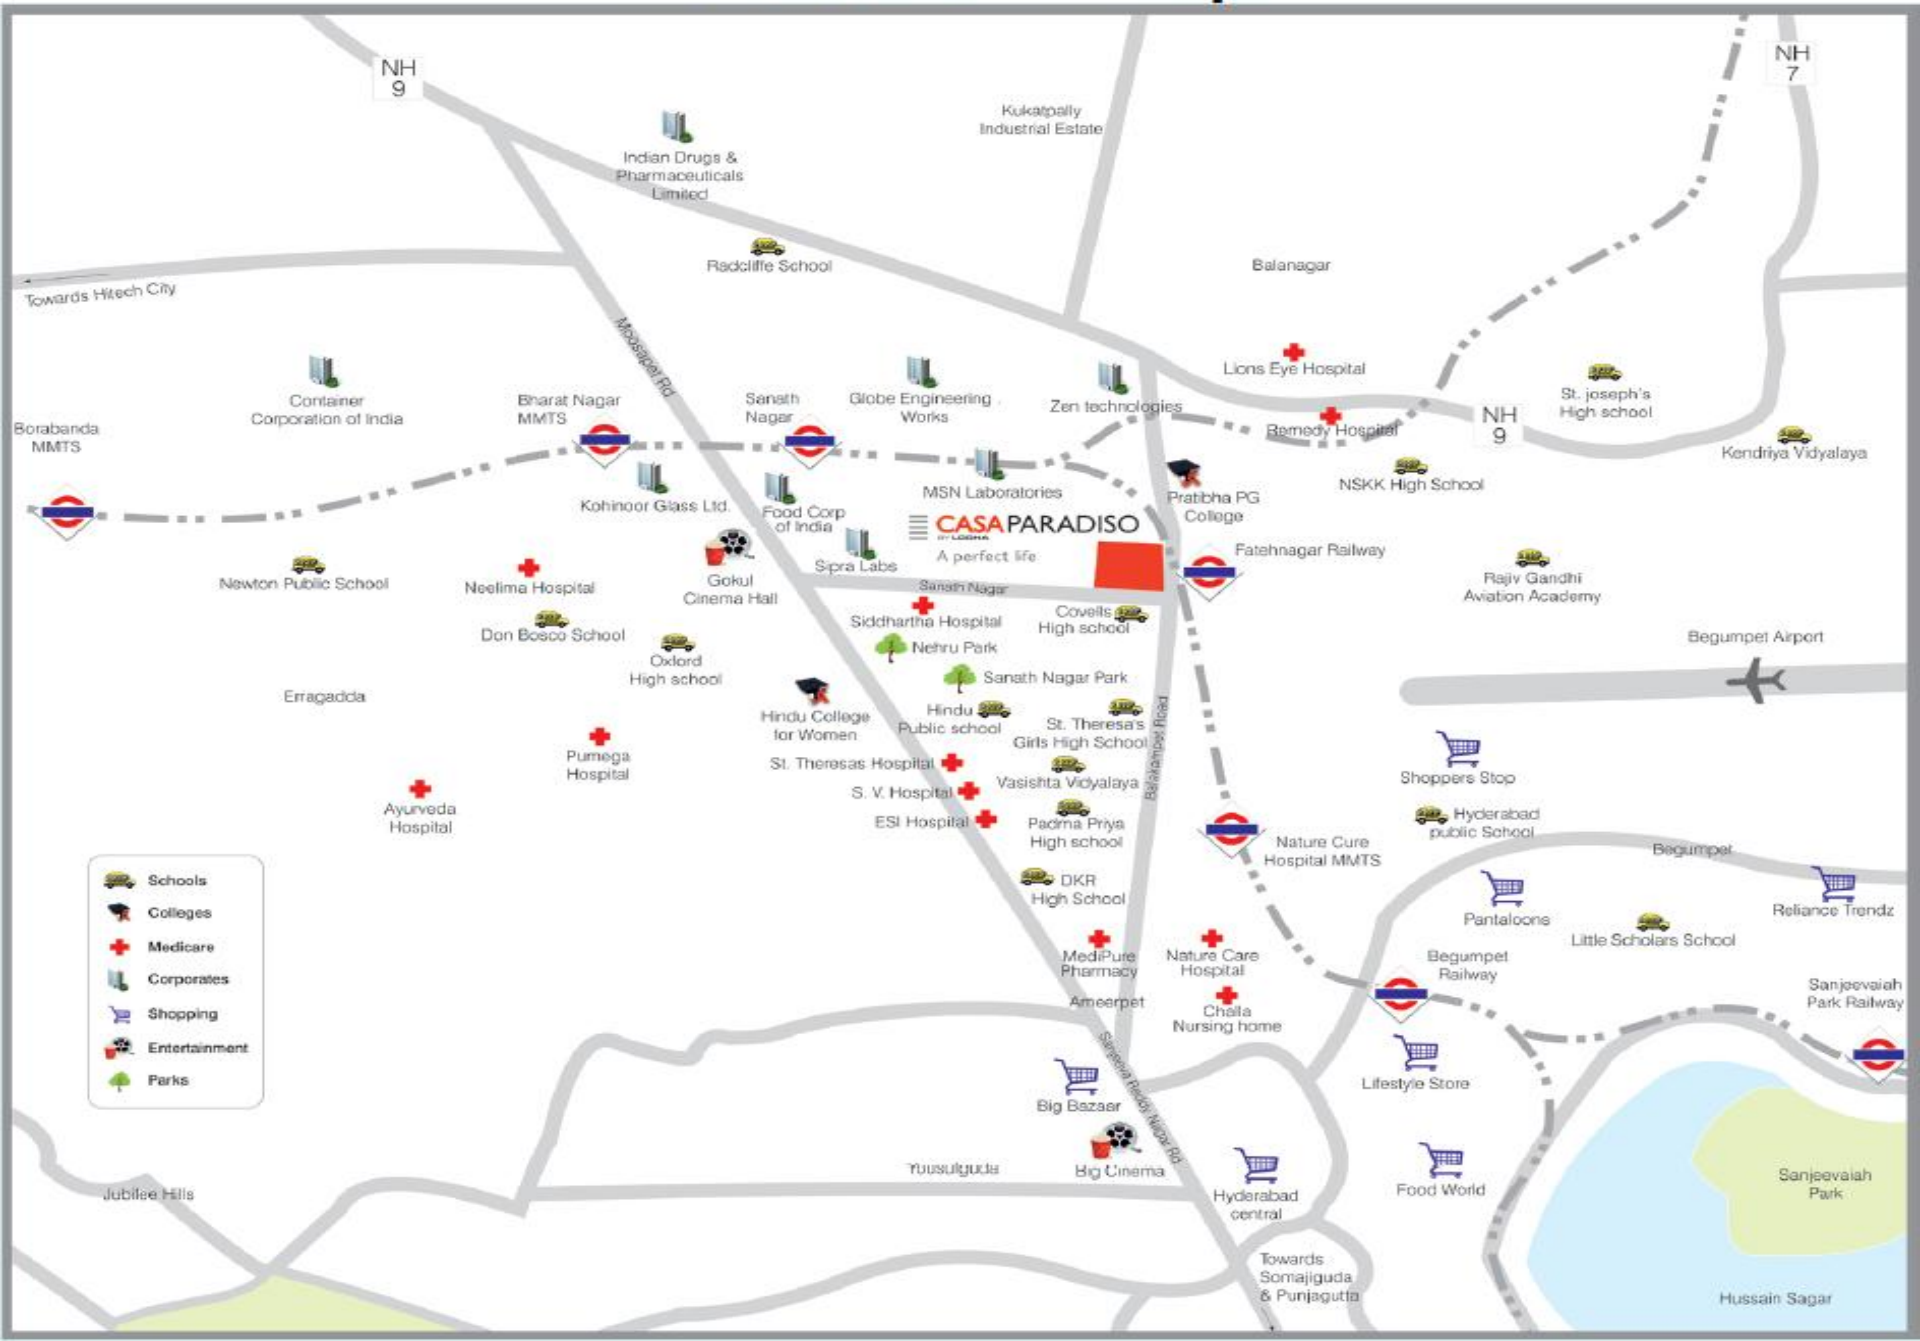

CASA PARADISO

Sanathnagar, Hyderabad, India

Location Map

-  Schools
-  Colleges
-  Medicare
-  Corporates
-  Shopping
-  Entertainment
-  Parks

FATEH NAGAR RAILWAY STATION

SANATH NAGAR BUS DEPOT

UNIT PLAN- 2 BHK